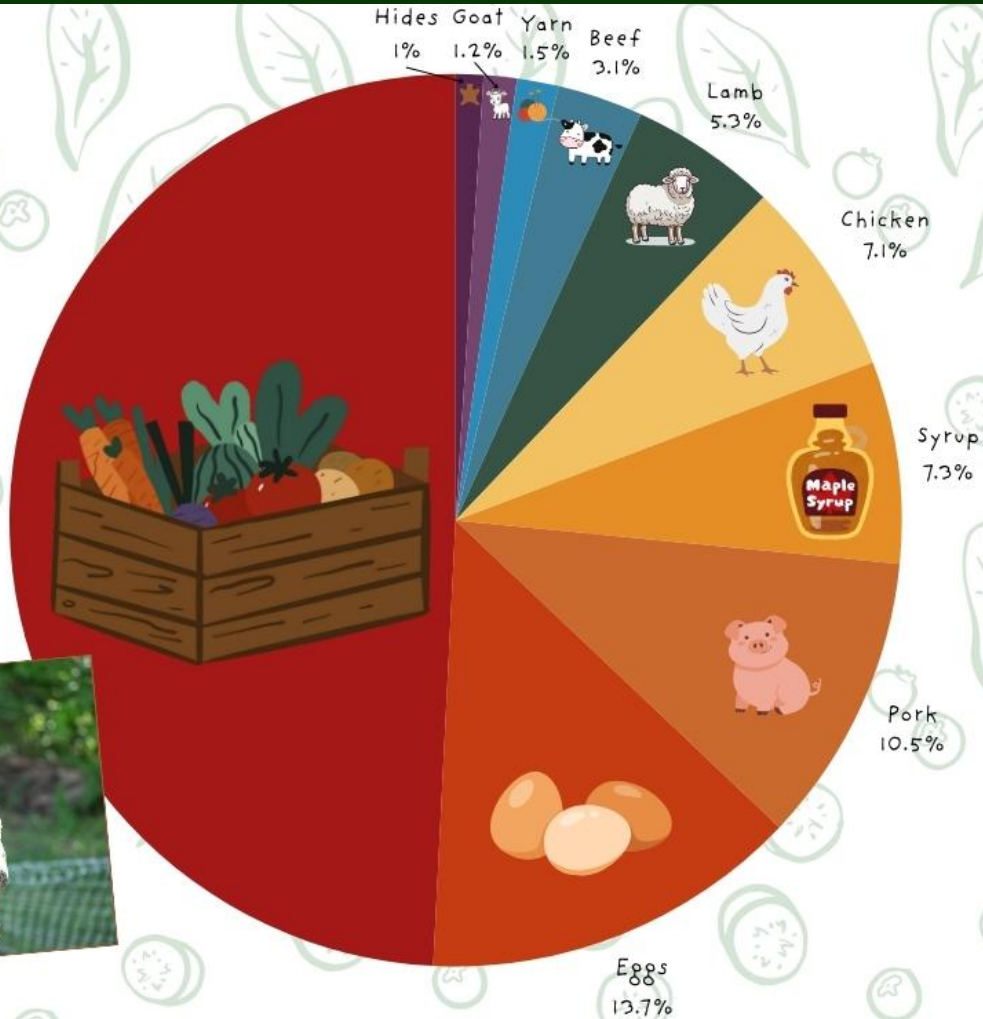


A large flock of chickens, including various breeds like brown, black, and speckled, are gathered in a lush green field. In the background, a red barn with a cupola is visible, surrounded by dense green trees and rolling hills under a bright, cloudy sky. A white horizontal line is positioned above the main title.

The Glen Brook Farm

2024 in Review

Farm Team '24

Summary

The 2024 season was a huge success! We experienced record yields, expanded programming, and developed exciting new infrastructure

Gabriel's Field

- 10,053 lbs of vegetables
- 66 different varieties

Animal Products

- 2,010 lbs of meat into freezers
- 24,012 eggs

Community Engagement

- 1,000+ visitors to Gabriel's Field
- 1,500 lbs of donated veggies

2024 FARM VALUE

The value of the educational experiences provided on the Glen Brook farm are immeasurable!

Produce
49.2%

Farm Programming

- 6,000 yards of Glen Brook yarn for a growing fiber arts program
- Medicinal herbs harvested for salves and teas
- Built bokashi bins, biochar pits, vermicomposter, Johnson-Su Bioreactor
- Hide tanning
- Three sisters mounds
- Food preservation
- Planting, cultivating, harvesting, eating, & gleaning all from within Gabriel's Field, the heart of the Glen Brook farm program